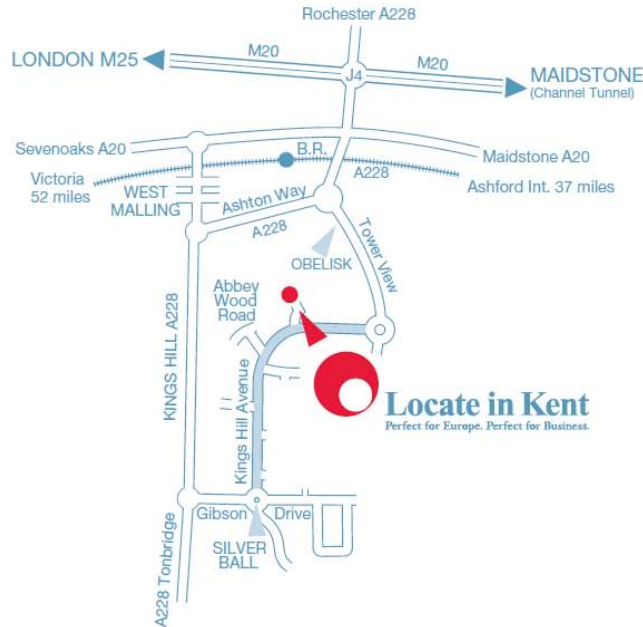

Directions

35 Kings Hill Avenue
Kings Hill
West Malling
Kent
ME19 4DG
United Kingdom

T. +44(0) 1732 520700
F. +44(0) 1732 520701
E. enquiries@locateinkent.com

www.locateinkent.com
www.commercialpropertykent.com

ROAD

- M25, M20 (Jnc 4) for A228 Tonbridge and West Malling
- At end of A228 by-pass at Obelisk roundabout, take the first exit into Kings Hill
- Follow the directions on the map for 35 Kings Hill Avenue

OR

- M2 (Jnc 2) for A228 Tonbridge and West Malling
- At end of A228 by-pass at Obelisk roundabout, take the first exit into Kings Hill
- Follow the directions on the map for 35 Kings Hill Avenue

RAIL

- From London Victoria to West Malling (Kings Hill) station