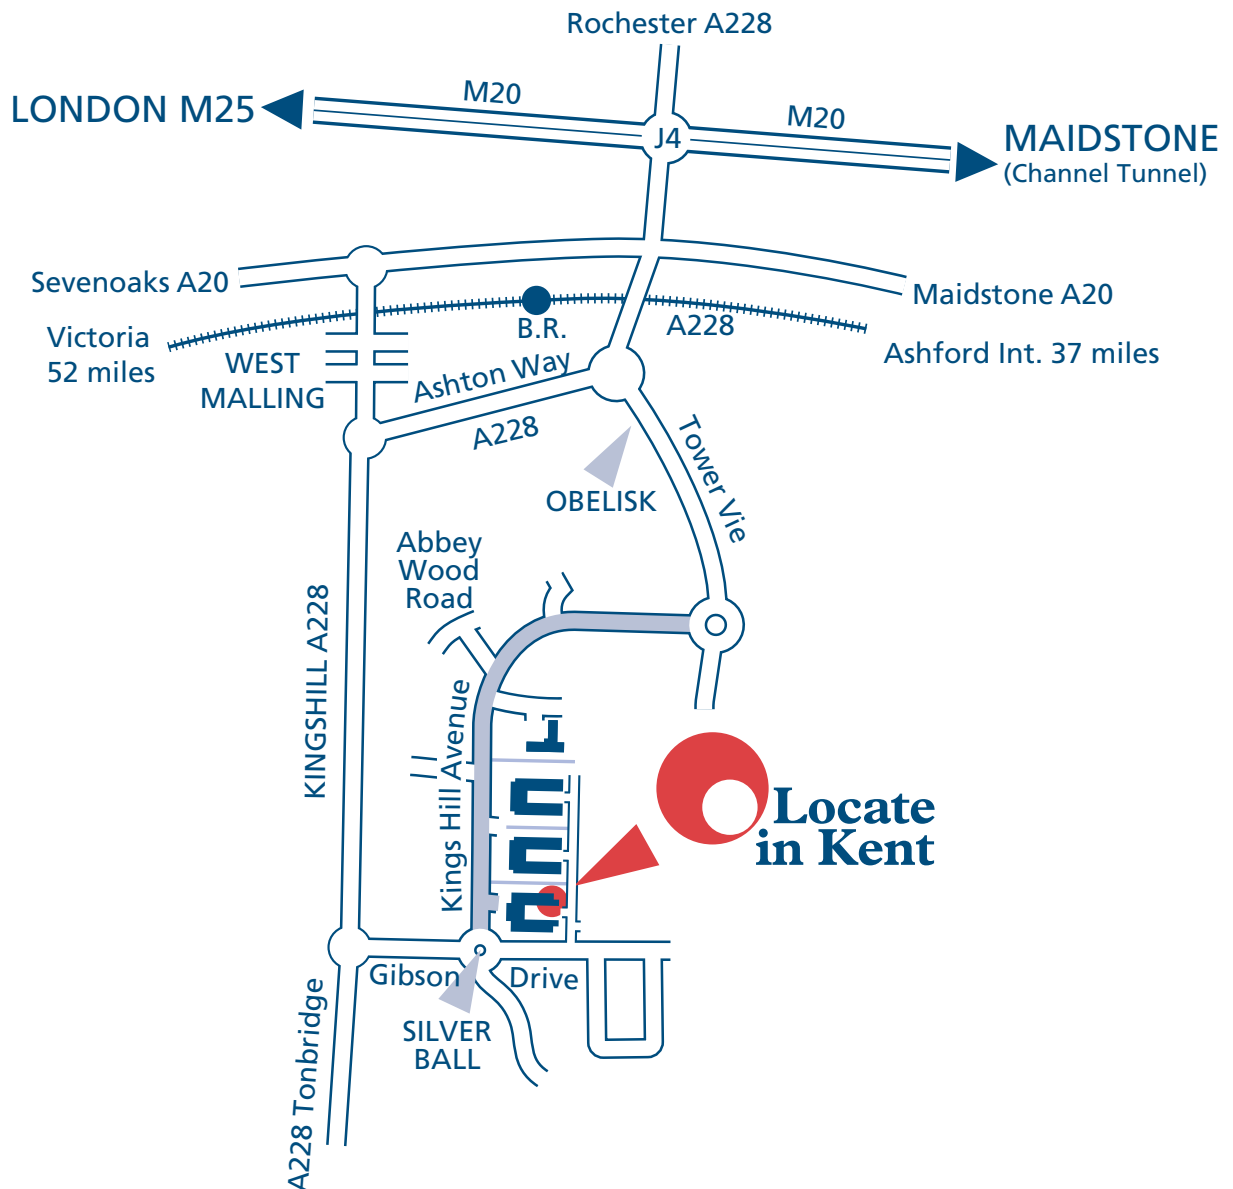

Direction details

2 Kings Hill Avenue
Kings Hill
West Malling
Kent ME19 4AQ

Tel: +44 (0) 1732 520 700
Fax: +44 (0) 1732 520 701
Email: lik@locateinkent.com
Web site: www.locateinkent.com

ROAD

- M25, M20 (Jnc 4) for A228 Tonbridge and West Malling
- A228, at traffic lights follow signs for Kings Hill
- Follow the directions on the map for 2 Kings Hill Avenue

OR

- M2 (Jnc 2) for A228 Tonbridge and West Malling
- A228, at traffic lights follow signs for Kings Hill

- Follow the directions on the map for 2 Kings Hill Avenue

RAIL

- From London - Victoria to West Malling (Kings Hill) station